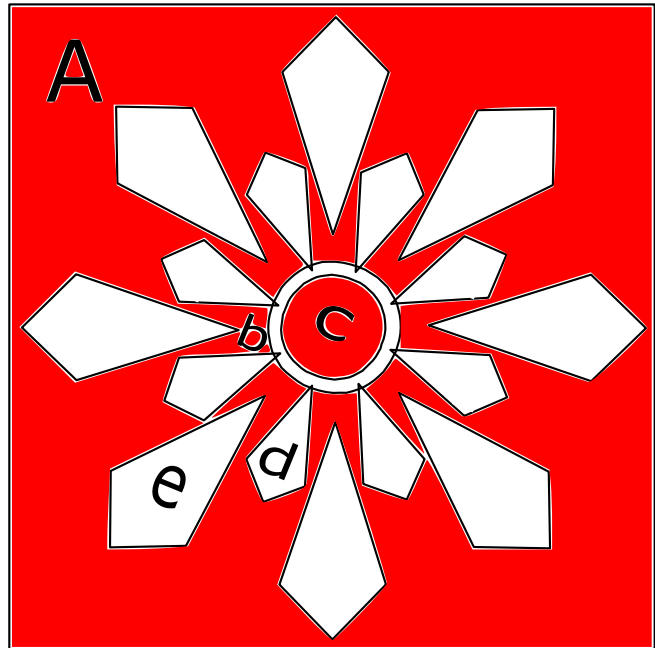

Snowflake

Designed for the I wish you a Merry Quilt Along Blog Hop

12 x 12 applique pattern excluding seam allowance.

Designed by Vanda Chittenden from Quilt In Piece

The pattern has been tested, but please feel free to email me if you see something wrong.

Worktable Block
Pattern for 12.00x12.00 block
Key Block 3.4 x 3.4 inches

Piece A is the 12 x 12 inch square of fabric.

White

White

b

White

c

Red