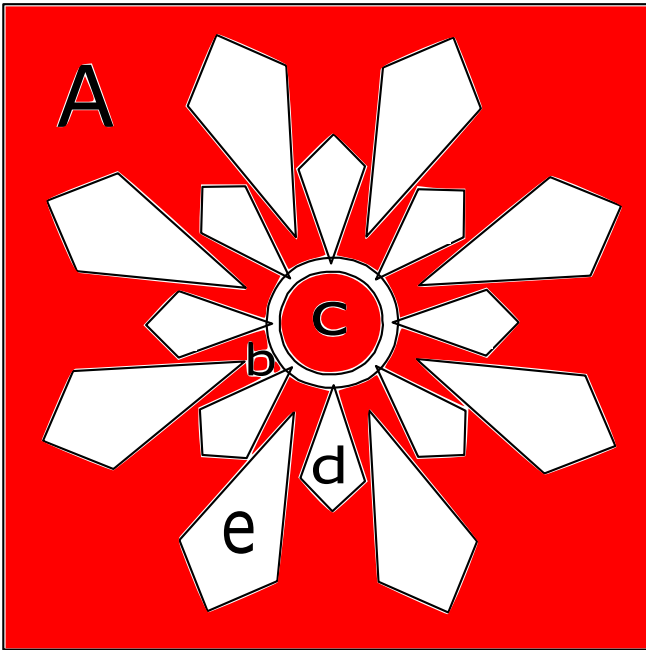

Snowflake

Designed for the I wish you a Merry Quilt Along Blog Hop

12 x 12 applique pattern excluding seam allowance.

Designed by Vanda Chittenden from Quilt In Piece

The pattern has been tested, but please feel free to email me if you see something wrong.

Worktable Block
Pattern for 12.00x12.00 block
Key Block 3.4 x 3.4 inches

Piece A is the 12 x 12 inch square of fabric.

White

White

b

White

c

Red